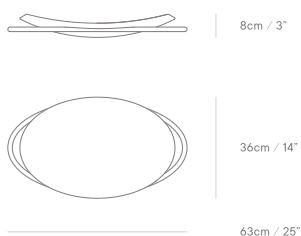

SEAT

DESIGNER

Matteo Modica

SEAT WEIGHT

4,40 kg

HARDWARE MATERIALS

All hardware is made of stainless steel, AISI 316 grade, highly resistant to humidity and corrosion and suitable to outdoor

CLEANING AND CARE

Clean the seat brushing it with a soft damp cloth.

CUSTOMIZATION

The **aprile's** stainless steel suspension rods are custom-produced to the desired length.

STUDIO

Sublimio

CATEGORY

Hanging seat

YEAR OF DESIGN

2022

AVAILABLE FINISHES (SEAT)

terra: wax polished solid canaletto walnut.
nuvola: matte-white lacquered high density wood.

PRODUCTION PROCESS

The seat is obtained through the progressive carving of an original and unique solid walnut wood monolith in the terra version (or high density wood in the nuvola version). This allows for the creation of a flawless shape. The seat is then sanded and polished by hand. The supporting steel ring is handmade to perfectly and seamlessly clip onto the seat.

ENVIRONMENT

aprile is designed for indoor spaces.
Please note it can't be installed on plasterboard ceilings.

ASSEMBLY

aprile needs assembly in order to be secured to the ceiling. Provided are all necessary elements for installation:

- support ring
- cone terminals
- suspension rods
- concrete sleeve anchors
- o-rings
- nuts and bolts
- drilling template
- handmade masking cap

Dreamt and handcrafted in Italy

thatsaprile.com