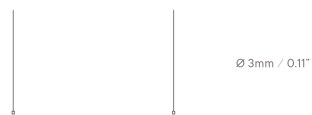

SUSPENSION RODS